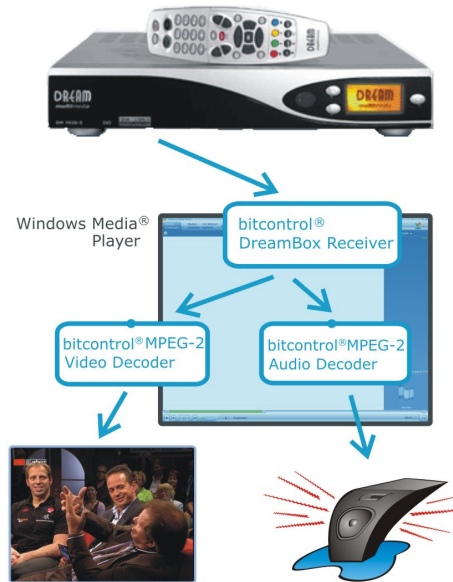

bitcontrol® HDTV MPEG-2 Decoder

- high quality MPEG-2 HDTV decoder
- DirectShow® filter, fully WMP compatible
- 4:2:2 upsampling during decoding
- screenshot ready
- high robustness against signal failure
- optimized for DVB-T/S/C streaming
- unrivalled pricing
- top bitcontrol® overlay technology inside
- HDTV compliant
- adaptive de-interlace techniques
- suitable for all bitcontrol® products

www.bitcontrol.com

bitcontrol® DreamBox Receiver

- streaming receiver for SET TOP BOXES
- DirectShow® filter, fully WMP compatible
- supports LINUX tuxbox software
- recording capabilities
- high robustness against signal failure
- optimized for DVB-T/S/C streaming
- unrivalled pricing
- multicast re-transmitter, optional
- HDTV compliant
- control through bitcontrol® video overlay
- optimized for bitcontrol® MPEG-2 decoder

www.bitcontrol.com

bitcontrol® Quad Recorder

- watching 4 videos at the same time
- based on DirectShow® filters
- recording capabilities for 4 streams
- based on bitcontrol® MPEG-2 decoder
- high robustness against signal failure
- optimized for DVB-T/S/C streaming
- unrivalled pricing
- bitcontrol® overlay technology inside
- suitable for all bitcontrol® products