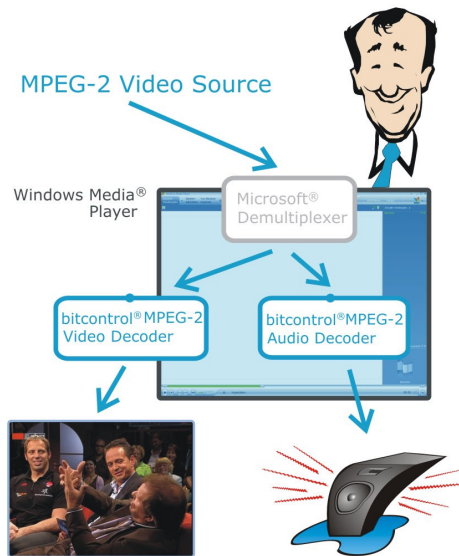

bitcontrol® HDTV MPEG-2 Decoder

- high quality MPEG-2 HDTV decoder
- DirectShow® filter, fully WMP compatible
- 4:2:2 upsampling during decoding
- screenshot ready
- high robustness against signal failure
- optimized for DVB-T/S/C streaming
- unrivalled pricing
- top bitcontrol® overlay technology inside
- HDTV compliant
- adaptive de-interlace techniques
- suitable for all bitcontrol® products

www.bitcontrol.com

bitcontrol® DreamBox Receiver

- streaming receiver for SET TOP BOXES
- DirectShow® filter, fully WMP compatible
- supports LINUX tuxbox software
- recording capabilities
- high robustness against signal failure
- optimized for DVB-T/S/C streaming
- unrivalled pricing
- multicast re-transmitter, optional
- HDTV compliant
- control through bitcontrol® video overlay
- optimized for bitcontrol® MPEG-2 decoder

www.bitcontrol.com

bitcontrol® Quad Recorder

- watching 4 videos at the same time
- based on DirectShow® filters
- recording capabilities for 4 streams
- based on bitcontrol® MPEG-2 decoder
- high robustness against signal failure
- optimized for DVB-T/S/C streaming
- unrivalled pricing
- bitcontrol® overlay technology inside
- suitable for all bitcontrol® products